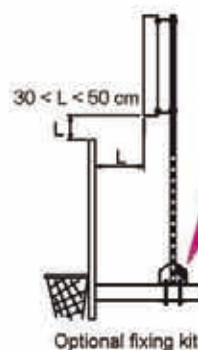

Shot timers

BT 6008

- 4 - sided display.
- Possession time display (25 cm).
- Main timer display (15 cm).
- Game stop indicator.
- Wired or wireless keyboard.
- Horn 120 db.
- Shockproof (DIN 18032-3).
- Dimensions : L59 x H62 x P65 cm.
- Weight : 50 kg.
- Readability : 120 m.

BT 6006

- Possession time display (25 cm).
- Main timer display (15 cm).
- Game stop indicator.
- Wired or wireless keyboard.
- Horn 120 db.
- Shockproof (DIN 18032-3).
- Dimensions : L72 x H61 x P8 cm.
- Weight : 10 kg.
- Readability : 120 m.

BT 6002

- Possession time display (20 cm).
- Autonomous operation in option.
- Wired or wireless keyboard.
- Horn 120 db.
- Shockproof (DIN 18032-3).
- Dimensions : L44 x H40 x P8 cm.
- Weight : 8 kg.
- Readability : 90 m.

Options for all models :

- Additional horn on scoreboards or timekeeper table.
- Backboard lighting to signal the end of a period in option.