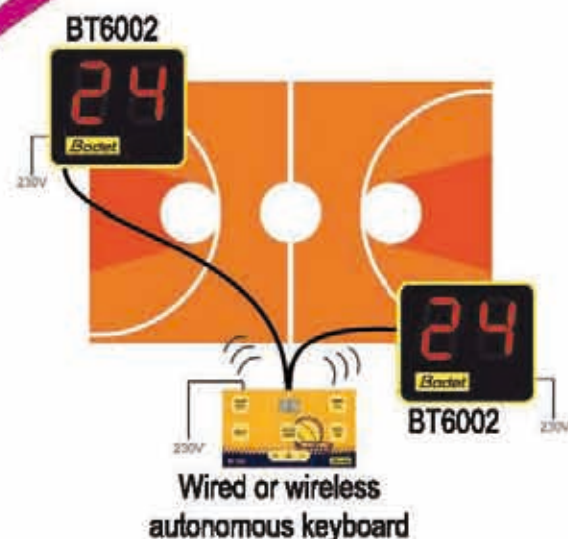

BT 6002

- Possession time display (20 cm).
- Autonomous operation in option.
- Wired or wireless keyboard.
- Horn 120 db.
- Shockproof (DIN 18032-3).
- Dimensions : L44 x H40 x P8 cm.
- Weight : 8 kg.
- Readability : 90 m.

Backboard lighting end of period

Options for all models :

- Additional horn on scoreboards or timekeeper table.
- Backboard lighting to signal the end of a period in option.

Keyboards

Main keyboard

- Wireless keyboard frequency 868 Mhz (wire connection also available).
- LCD display 2x20 characters 9 mm.
- Start/Stop controller included.
- RS232 output for PC and video display.
- Scoreboard luminosity adjustment (5 levels).
- Battery backup 12h minimum.
- Selectable program for each sport.
- Programming of the team names with recording of the parameters.

Example of display main keyboard

Secondary keyboard

- Foul and point allocation.
- Assignment of the penalties by player with selectable duration.
- +1, +2 et +3 point key.
- LCD display 2x20 characters 9 mm.
- Power supplied by the main keyboard.
- The secondary keyboard is necessary for fouls, scores and penalties per player.

Possession time keyboard

- Possession time display 14 / 24 seconds and game stop indicator.
- Power supplied by the main keyboard.
- For BT6002 shot timers, the keyboard is also available in autonomous version (without using the main keyboard) wired or wireless controlled.