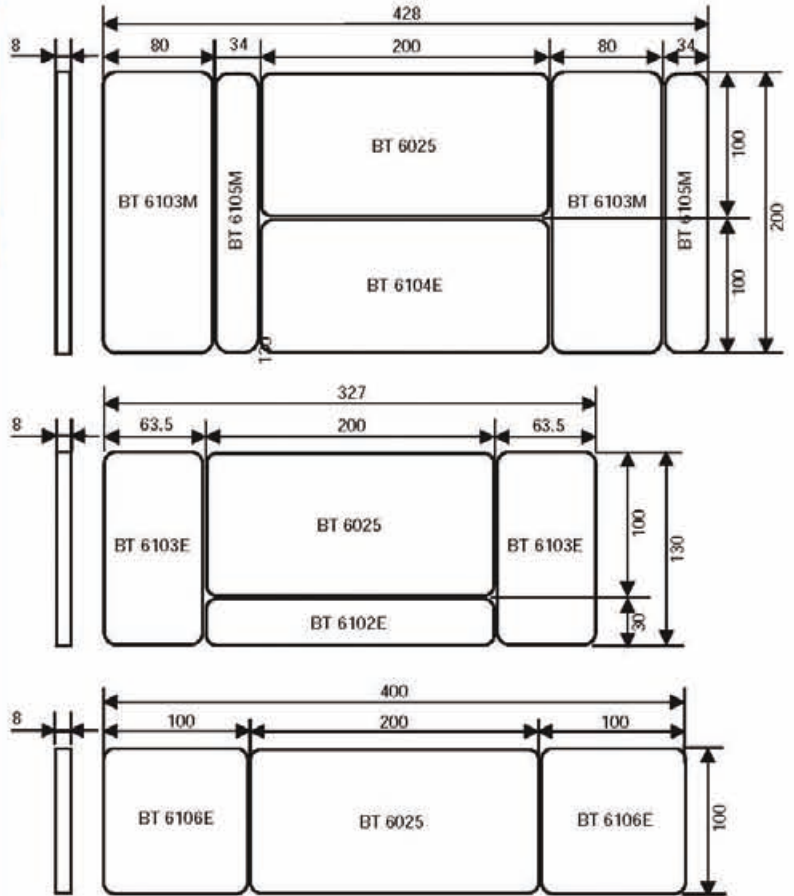

Technical Features

Dimensions in cm

Club Range

Keyboards & Chronotop

Evolution Range

Master Range

Connections

Models		Dimensions (L x W x D in cm)	Weight (in kg)	Height of figures (in cm)	Readability (in m)	Main timer / Score	Time out	Period number	Total team fouls	Individual fouls	Penalty times	Selectable team names	Service indicator	Result of the previous sets	Won sets	Score per player	Pénalty or fouls with player numbers	Player names
Chronotop	Chronotop	55 x 35 x 9	4	9	35	✓	✓	✓	✓	-	-	-	✓	-	✓	-	-	-
	Chronotop Judo	55 x 35 x 9	4	9	35	✓	-	-	-	-	-	-	-	-	-	-	-	-
Club Range	BT 6015	115 x 75 x 8	12	15	60	✓	✓	✓	✓	-	-	-	✓	-	✓	-	-	-
	BT 6215	211 x 100 x 8	23	15	60	✓	✓	✓	✓	✓	-	-	✓	-	✓	-	-	-
	BT 6120	200 x 100 x 8	30	20	90	✓	✓	✓	✓	-	✓	-	✓	-	✓	-	-	-
	BT 6220	296 x 100 x 8	60	20	90	✓	✓	✓	✓	✓	✓	-	✓	-	✓	-	-	-
Evolution Range	BT 6025	200 x 100 x 8	30	25	120	✓	✓	✓	✓	-	-	-	✓	-	✓	-	-	-
	BT 6225	327 x 130 x 8	68	25	120	✓	✓	✓	✓	✓	-	-	✓	-	✓	-	-	-
	BT 6325	327 x 130 x 8	74	25	120	✓	✓	✓	✓	✓	✓	-	✓	-	✓	-	-	-
	BT 6025 Alpha	200 x 100 x 8	35	25	120	✓	✓	✓	✓	-	-	✓	✓	-	✓	-	-	-
	BT 6125 Alpha	200 x 130 x 8	40	25	120	✓	✓	✓	✓	-	✓	✓	✓	✓	✓	-	-	-
	BT 6225 Alpha	327 x 130 x 8	75	25	120	✓	✓	✓	✓	✓	-	✓	✓	-	✓	-	-	-
	BT 6325 Alpha	327 x 130 x 8	80	25	120	✓	✓	✓	✓	✓	✓	✓	✓	✓	✓	-	-	-
	BT 6425 Alpha	360 x 200 x 8	95	25	120	✓	✓	✓	✓	✓	✓	✓	✓	✓	✓	-	✓	-
	BT 6525 Alpha	428 x 200 x 8	115	25	120	✓	✓	✓	✓	✓	✓	✓	✓	✓	✓	✓	✓	-
	BT 6625 Alpha Hand	400 x 100 x 8	60	25	120	✓	✓	✓	✓	-	✓	✓	✓	-	✓	-	✓	-
Master Range	BT 6030 Alpha	230 x 130 x 8	45	30	150	✓	✓	✓	✓	-	-	✓	✓	-	✓	-	-	-
	BT 6130 Alpha	230 x 200 x 8	67	30	150	✓	✓	✓	✓	-	✓	✓	✓	✓	✓	-	-	-
	BT 6230 Alpha	390 x 200 x 8	87	30	150	✓	✓	✓	✓	✓	-	✓	✓	-	✓	-	-	-
	BT 6330 Alpha	390 x 200 x 8	107	30	150	✓	✓	✓	✓	✓	✓	✓	✓	✓	✓	-	-	-
	BT 6530 Alpha	458 x 200 x 8	147	30	150	✓	✓	✓	✓	✓	✓	✓	✓	✓	✓	✓	✓	-
	BT 6730 Alpha	677 x 200 x 8	277	30	150	✓	✓	✓	✓	✓	✓	✓	✓	✓	✓	✓	✓	✓