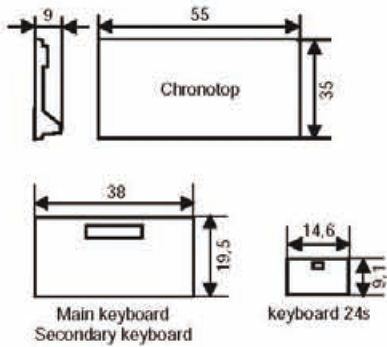

Technical Features

Dimensions in cm

Club Range

Keyboards & Chronotop

Evolution Range

Master Range

Connections

Models		Dimensions (L x W x D in cm)	Weight (in kg)	Height of figures (in cm)	Readability (in m)	Main timer / Score	Time out	Period number	Total team fouls	Individual fouls	Penalty times	Selectable team names	Service indicator	Result of the previous sets	Won sets	Score per player	Pénalty or fouls with player numbers	Player names
Chronotop	Chronotop	55 x 35 x 9	4	9	35	✓	✓	✓	✓	-	-	-	✓	-	✓	-	-	-
	Chronotop Judo	55 x 35 x 9	4	9	35	✓	-	-	-	-	-	-	-	-	-	-	-	-
Club Range	BT 6015	115 x 75 x 8	12	15	60	✓	✓	✓	✓	-	-	-	✓	-	✓	-	-	-
	BT 6215	211 x 100 x 8	23	15	60	✓	✓	✓	✓	✓	-	-	✓	-	✓	-	-	-
	BT 6120	200 x 100 x 8	30	20	90	✓	✓	✓	✓	-	✓	-	✓	-	✓	-	-	-
	BT 6220	296 x 100 x 8	60	20	90	✓	✓	✓	✓	✓	✓	-	✓	-	✓	-	-	-
Evolution Range	BT 6025	200 x 100 x 8	30	25	120	✓	✓	✓	✓	-	-	-	✓	-	✓	-	-	-
	BT 6225	327 x 130 x 8	68	25	120	✓	✓	✓	✓	✓	-	-	✓	-	✓	-	-	-
	BT 6325	327 x 130 x 8	74	25	120	✓	✓	✓	✓	✓	✓	-	✓	-	✓	-	-	-
	BT 6025 Alpha	200 x 100 x 8	35	25	120	✓	✓	✓	✓	-	-	✓	✓	-	✓	-	-	-
	BT 6125 Alpha	200 x 130 x 8	40	25	120	✓	✓	✓	✓	-	✓	✓	✓	✓	✓	-	-	-
	BT 6225 Alpha	327 x 130 x 8	75	25	120	✓	✓	✓	✓	✓	-	✓	✓	-	✓	-	-	-
	BT 6325 Alpha	327 x 130 x 8	80	25	120	✓	✓	✓	✓	✓	✓	✓	✓	✓	✓	-	-	-
	BT 6425 Alpha	360 x 200 x 8	95	25	120	✓	✓	✓	✓	✓	✓	✓	✓	✓	✓	-	✓	-
	BT 6525 Alpha	428 x 200 x 8	115	25	120	✓	✓	✓	✓	✓	✓	✓	✓	✓	✓	✓	✓	-
	BT 6625 Alpha Hand	400 x 100 x 8	60	25	120	✓	✓	✓	✓	-	✓	✓	✓	-	✓	-	✓	-
Master Range	BT 6030 Alpha	230 x 130 x 8	45	30	150	✓	✓	✓	✓	-	-	✓	✓	-	✓	-	-	-
	BT 6130 Alpha	230 x 200 x 8	67	30	150	✓	✓	✓	✓	-	✓	✓	✓	✓	✓	-	-	-
	BT 6230 Alpha	390 x 200 x 8	87	30	150	✓	✓	✓	✓	✓	-	✓	✓	-	✓	-	-	-
	BT 6330 Alpha	390 x 200 x 8	107	30	150	✓	✓	✓	✓	✓	✓	✓	✓	✓	✓	-	-	-
	BT 6530 Alpha	458 x 200 x 8	147	30	150	✓	✓	✓	✓	✓	✓	✓	✓	✓	✓	✓	✓	-
	BT 6730 Alpha	677 x 200 x 8	277	30	150	✓	✓	✓	✓	✓	✓	✓	✓	✓	✓	✓	✓	✓