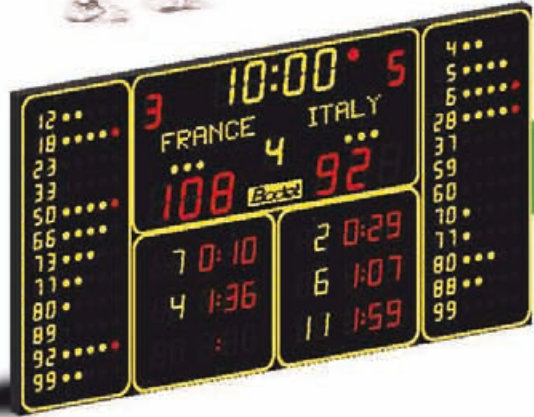

BT 6325 & BT 6325 Alpha

- See features BT 6025 & BT 6025 Alpha.
 - || † Permanent display of individual fouls.
 - || † Last individual foul, penalty or time-out countdown (20 cm).

Rin
Bad
Tabl
Flo
Wre
E

Basket-ball
Volley-ball
Handball
Tennis
Futsal
Ice hockey
Badminton
Table tennis
Netball
Football
Wrestling
Boxing

Top +
 • Evolutive
 • Modular
 • Multisport

BT 6425 Alpha

- See features BT 6625 & BT 6625 Alpha.
- + Display of individual fouls.
- + Selectable player numbers from 0 to 99 (10 cm).