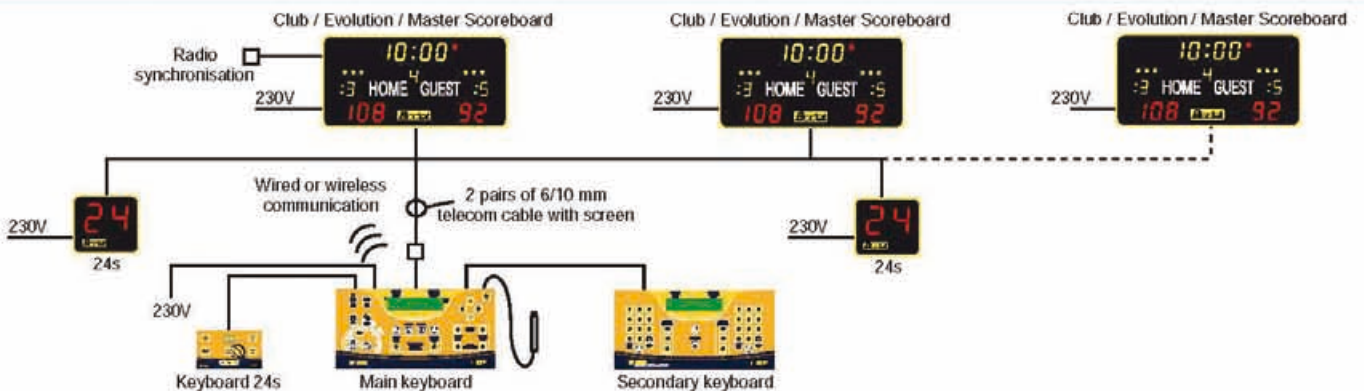

Technical Features

Dimensions in cm

Club Range

Keyboards & Chronotop

Evolution Range

Master Range

Connections

Models		Dimensions (L x W x D in cm)	Weight (in kg)	Height of figures (in cm)	Readability (in m)	Main timer / Score	Time out	Period number	Total team fouls	Individual fouls	Penalty times	Selectable team names	Service indicator	Result of the previous sets	Won sets	Score per player	Pénalty or fouls with player numbers	Player names
Chronotop	Chronotop	55 x 35 x 9	4	9	35	✓	✓	✓	✓	-	-	-	✓	-	✓	-	-	-
	Chronotop Judo	55 x 35 x 9	4	9	35	✓	-	-	-	-	-	-	-	-	-	-	-	-
Club Range	BT 6015	115 x 75 x 8	12	15	60	✓	✓	✓	✓	-	-	-	✓	-	✓	-	-	-
	BT 6215	211 x 100 x 8	23	15	60	✓	✓	✓	✓	✓	-	-	✓	-	✓	-	-	-
	BT 6120	200 x 100 x 8	30	20	90	✓	✓	✓	✓	-	✓	-	✓	-	✓	-	-	-
	BT 6220	296 x 100 x 8	60	20	90	✓	✓	✓	✓	✓	✓	-	✓	-	✓	-	-	-
Evolution Range	BT 6025	200 x 100 x 8	30	25	120	✓	✓	✓	✓	-	-	-	✓	-	✓	-	-	-
	BT 6225	327 x 130 x 8	68	25	120	✓	✓	✓	✓	✓	-	-	✓	-	✓	-	-	-
	BT 6325	327 x 130 x 8	74	25	120	✓	✓	✓	✓	✓	✓	-	✓	-	✓	-	-	-
	BT 6025 Alpha	200 x 100 x 8	35	25	120	✓	✓	✓	✓	-	-	✓	✓	-	✓	-	-	-
	BT 6125 Alpha	200 x 130 x 8	40	25	120	✓	✓	✓	✓	-	✓	✓	✓	✓	✓	-	-	-
	BT 6225 Alpha	327 x 130 x 8	75	25	120	✓	✓	✓	✓	✓	-	✓	✓	-	✓	-	-	-
	BT 6325 Alpha	327 x 130 x 8	80	25	120	✓	✓	✓	✓	✓	✓	✓	✓	✓	✓	-	-	-
	BT 6425 Alpha	360 x 200 x 8	95	25	120	✓	✓	✓	✓	✓	✓	✓	✓	✓	✓	-	✓	-
	BT 6525 Alpha	428 x 200 x 8	115	25	120	✓	✓	✓	✓	✓	✓	✓	✓	✓	✓	✓	✓	-
	BT 6625 Alpha Hand	400 x 100 x 8	60	25	120	✓	✓	✓	✓	-	✓	✓	✓	-	✓	-	✓	-
Master Range	BT 6030 Alpha	230 x 130 x 8	45	30	150	✓	✓	✓	✓	-	-	✓	✓	-	✓	-	-	-
	BT 6130 Alpha	230 x 200 x 8	67	30	150	✓	✓	✓	✓	-	✓	✓	✓	✓	✓	-	-	-
	BT 6230 Alpha	390 x 200 x 8	87	30	150	✓	✓	✓	✓	✓	-	✓	✓	-	✓	-	-	-
	BT 6330 Alpha	390 x 200 x 8	107	30	150	✓	✓	✓	✓	✓	✓	✓	✓	✓	✓	-	-	-
	BT 6530 Alpha	458 x 200 x 8	147	30	150	✓	✓	✓	✓	✓	✓	✓	✓	✓	✓	✓	✓	-
	BT 6730 Alpha	677 x 200 x 8	277	30	150	✓	✓	✓	✓	✓	✓	✓	✓	✓	✓	✓	✓	✓