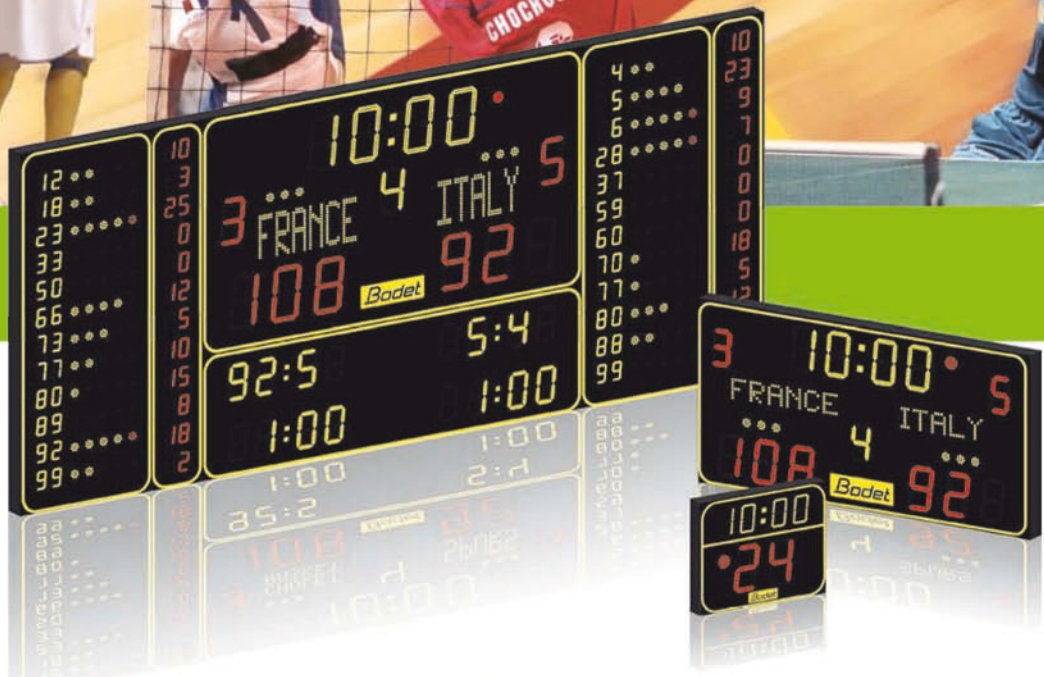

BT6000

Sport display

Bodet
Sport

Our vision of sport

Thanks to Bodet spirit of innovation and know-how, we can bring you the best solutions for your sport equipments.

The scoreboards are a stimulation and motivation tool for the players and their supporters.

Scoreboard range))

- Modular scoreboards.
- Multisport scoreboards : Club, Evolution and Master.
- Tabletop scoreboards : Chronotop.

Display))

- Excellent visibility.
- Timer, scores, period, fouls...
- Advanced functions : player and team names, score per player.
- Time and temperature display.