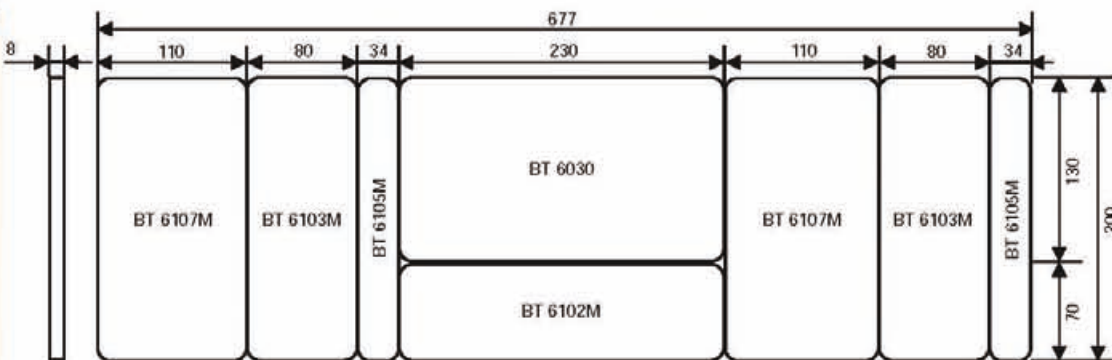

Technical Features

Dimensions in cm

Club Range

Keyboards & Chronotop

Evolution Range

Master Range

Connections

Models		Dimensions (L x W x D in cm)	Weight (in kg)	Height of figures (in cm)	Readability (in m)	Main timer / Score	Time out	Period number	Total team fouls	Individual fouls	Penalty times	Selectable team names	Service indicator	Result of the previous sets	Won sets	Score per player	Pénalty or fouls with player numbers	Player names
Chronotop	Chronotop	55 x 35 x 9	4	9	35	✓	✓	✓	✓	-	-	-	✓	-	✓	-	-	-
	Chronotop Judo	55 x 35 x 9	4	9	35	✓	-	-	-	-	-	-	-	-	-	-	-	-
Club Range	BT 6015	115 x 75 x 8	12	15	60	✓	✓	✓	✓	-	-	-	✓	-	✓	-	-	-
	BT 6215	211 x 100 x 8	23	15	60	✓	✓	✓	✓	✓	-	-	✓	-	✓	-	-	-
	BT 6120	200 x 100 x 8	30	20	90	✓	✓	✓	✓	-	✓	-	✓	-	✓	-	-	-
	BT 6220	296 x 100 x 8	60	20	90	✓	✓	✓	✓	✓	✓	-	✓	-	✓	-	-	-
Evolution Range	BT 6025	200 x 100 x 8	30	25	120	✓	✓	✓	✓	-	-	-	✓	-	✓	-	-	-
	BT 6225	327 x 130 x 8	68	25	120	✓	✓	✓	✓	✓	-	-	✓	-	✓	-	-	-
	BT 6325	327 x 130 x 8	74	25	120	✓	✓	✓	✓	✓	✓	-	✓	-	✓	-	-	-
	BT 6025 Alpha	200 x 100 x 8	35	25	120	✓	✓	✓	✓	-	-	✓	✓	-	✓	-	-	-
	BT 6125 Alpha	200 x 130 x 8	40	25	120	✓	✓	✓	✓	-	✓	✓	✓	✓	✓	-	-	-
	BT 6225 Alpha	327 x 130 x 8	75	25	120	✓	✓	✓	✓	✓	-	✓	✓	-	✓	-	-	-
	BT 6325 Alpha	327 x 130 x 8	80	25	120	✓	✓	✓	✓	✓	✓	✓	✓	✓	✓	-	-	-
	BT 6425 Alpha	360 x 200 x 8	95	25	120	✓	✓	✓	✓	✓	✓	✓	✓	✓	✓	-	✓	-
	BT 6525 Alpha	428 x 200 x 8	115	25	120	✓	✓	✓	✓	✓	✓	✓	✓	✓	✓	✓	✓	-
	BT 6625 Alpha Hand	400 x 100 x 8	60	25	120	✓	✓	✓	✓	-	✓	✓	✓	-	✓	-	✓	-
Master Range	BT 6030 Alpha	230 x 130 x 8	45	30	150	✓	✓	✓	✓	-	-	✓	✓	-	✓	-	-	-
	BT 6130 Alpha	230 x 200 x 8	67	30	150	✓	✓	✓	✓	-	✓	✓	✓	✓	✓	-	-	-
	BT 6230 Alpha	390 x 200 x 8	87	30	150	✓	✓	✓	✓	✓	-	✓	✓	-	✓	-	-	-
	BT 6330 Alpha	390 x 200 x 8	107	30	150	✓	✓	✓	✓	✓	✓	✓	✓	✓	✓	-	-	-
	BT 6530 Alpha	458 x 200 x 8	147	30	150	✓	✓	✓	✓	✓	✓	✓	✓	✓	✓	✓	✓	-
	BT 6730 Alpha	677 x 200 x 8	277	30	150	✓	✓	✓	✓	✓	✓	✓	✓	✓	✓	✓	✓	✓