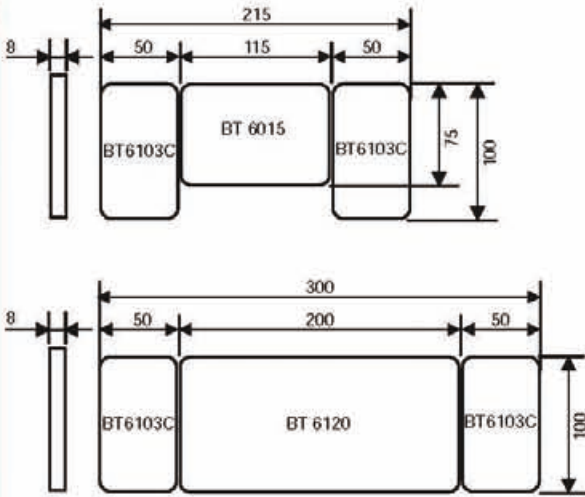

Technical Features

Dimensions in cm

Club Range

Keyboards & Chronotop

Evolution Range

Master Range

Connections

Models		Dimensions (L x W x D in cm)	Weight (in kg)	Height of figures (in cm)	Readability (in m)	Main timer / Score	Time out	Period number	Total team fouls	Individual fouls	Penalty times	Selectable team names	Service indicator	Result of the previous sets	Won sets	Score per player	Pénalty or fouls with player numbers	Player names
Chronotop	Chronotop	55 x 35 x 9	4	9	35	✓	✓	✓	✓	-	-	-	✓	-	✓	-	-	-
	Chronotop Judo	55 x 35 x 9	4	9	35	✓	-	-	-	-	-	-	-	-	-	-	-	-
Club Range	BT 6015	115 x 75 x 8	12	15	60	✓	✓	✓	✓	-	-	-	✓	-	✓	-	-	-
	BT 6215	211 x 100 x 8	23	15	60	✓	✓	✓	✓	✓	-	-	✓	-	✓	-	-	-
	BT 6120	200 x 100 x 8	30	20	90	✓	✓	✓	✓	-	✓	-	✓	-	✓	-	-	-
	BT 6220	296 x 100 x 8	60	20	90	✓	✓	✓	✓	✓	✓	-	✓	-	✓	-	-	-
Evolution Range	BT 6025	200 x 100 x 8	30	25	120	✓	✓	✓	✓	-	-	-	✓	-	✓	-	-	-
	BT 6225	327 x 130 x 8	68	25	120	✓	✓	✓	✓	✓	-	-	✓	-	✓	-	-	-
	BT 6325	327 x 130 x 8	74	25	120	✓	✓	✓	✓	✓	✓	-	✓	-	✓	-	-	-
	BT 6025 Alpha	200 x 100 x 8	35	25	120	✓	✓	✓	✓	-	-	✓	✓	-	✓	-	-	-
	BT 6125 Alpha	200 x 130 x 8	40	25	120	✓	✓	✓	✓	-	✓	✓	✓	✓	✓	-	-	-
	BT 6225 Alpha	327 x 130 x 8	75	25	120	✓	✓	✓	✓	✓	-	✓	✓	-	✓	-	-	-
	BT 6325 Alpha	327 x 130 x 8	80	25	120	✓	✓	✓	✓	✓	✓	✓	✓	✓	✓	-	-	-
	BT 6425 Alpha	360 x 200 x 8	95	25	120	✓	✓	✓	✓	✓	✓	✓	✓	✓	✓	-	✓	-
	BT 6525 Alpha	428 x 200 x 8	115	25	120	✓	✓	✓	✓	✓	✓	✓	✓	✓	✓	✓	✓	-
	BT 6625 Alpha Hand	400 x 100 x 8	60	25	120	✓	✓	✓	✓	-	✓	✓	✓	-	✓	-	✓	-
Master Range	BT 6030 Alpha	230 x 130 x 8	45	30	150	✓	✓	✓	✓	-	-	✓	✓	-	✓	-	-	-
	BT 6130 Alpha	230 x 200 x 8	67	30	150	✓	✓	✓	✓	-	✓	✓	✓	✓	✓	-	-	-
	BT 6230 Alpha	390 x 200 x 8	87	30	150	✓	✓	✓	✓	✓	-	✓	✓	-	✓	-	-	-
	BT 6330 Alpha	390 x 200 x 8	107	30	150	✓	✓	✓	✓	✓	✓	✓	✓	✓	✓	-	-	-
	BT 6530 Alpha	458 x 200 x 8	147	30	150	✓	✓	✓	✓	✓	✓	✓	✓	✓	✓	✓	✓	-
	BT 6730 Alpha	677 x 200 x 8	277	30	150	✓	✓	✓	✓	✓	✓	✓	✓	✓	✓	✓	✓	✓