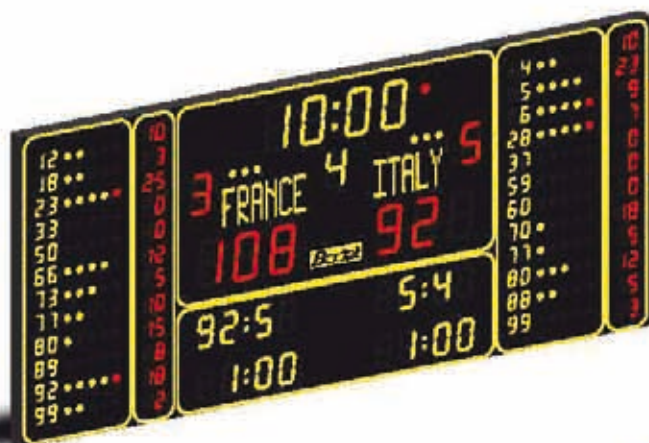

BT 6130 Alpha

- See features BT 6030 Alpha.
 - + Display of the last individual foul or 2 penalty countdowns for each team (20 cm).
 - + 2 time-out countdowns (20 cm).

BT 6230 Alpha

- See features BT 6030 Alpha.
 - + Display of individual fouls.
 - + Selectable player numbers from 0 to 99 (10 cm).

Basket-ball
Volley-ball
Handball
Tennis
Futsal
Rink hockey
Badminton
Netball
Floorball

Top +

- Selectable player numbers
- Selectable team names
- Modular and Multisport
- Player names
- Additional horn in option

BT 6330 Alpha

- See features BT 6130 Alpha.
 - + Display of individual fouls.
 - + Selectable player numbers from 0 to 99 (10 cm).
 - + FIBA compliant.

BT 6530 Alpha

- See features BT 6330 Alpha.
 - + Score per player.
 - + FIBA compliant.